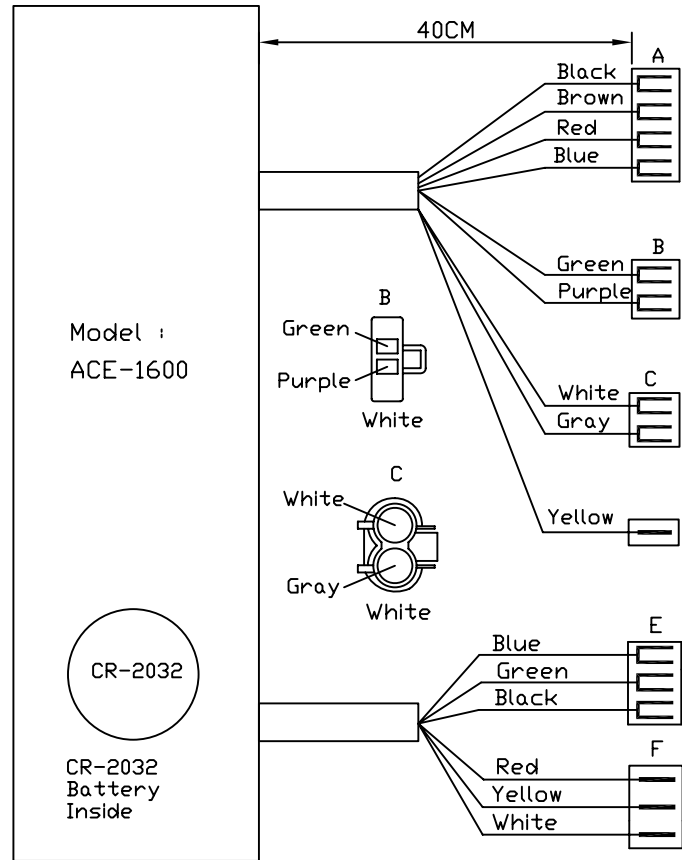

ACEWELL

NOTICE !!!!!

Be sure to connecting the meter's GND wire to the ground of your bike in case you are using the internal CR2032 battery only, otherwise the tachometer couldn't work.

<The ACE-1600 is excluded IRX-101, it is a spare parts.>

PART NO.	44121600N001A
MODEL NO.	ACE-1600
VERSION	A (2009/12/17)
FOR	AW STANDARD
德昇電子有限公司 ACEWELL INTERNATIONAL CO., LTD.	