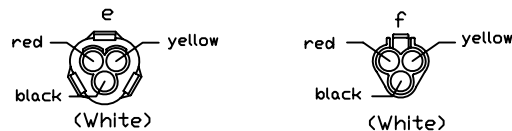

ACEWELL

NOTICE !!!!!

Be sure to connecting the meter's GND wire to the ground of your bike in case you are using the internal CR2032 battery only, otherwise the tachometer couldn't work.

<The ACE-1600 is excluded IRX-101, it is a spare parts.>