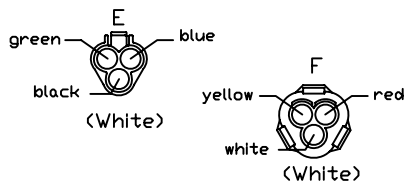

ACEWELL

NOTICE !!!!!

Be sure to connecting the meter's GND wire to the ground of your bike in case you are using the internal CR2032 battery only, otherwise the tachometer couldn't work.

<The ACE-1600 is excluded IRX-101, it is a spare parts.>