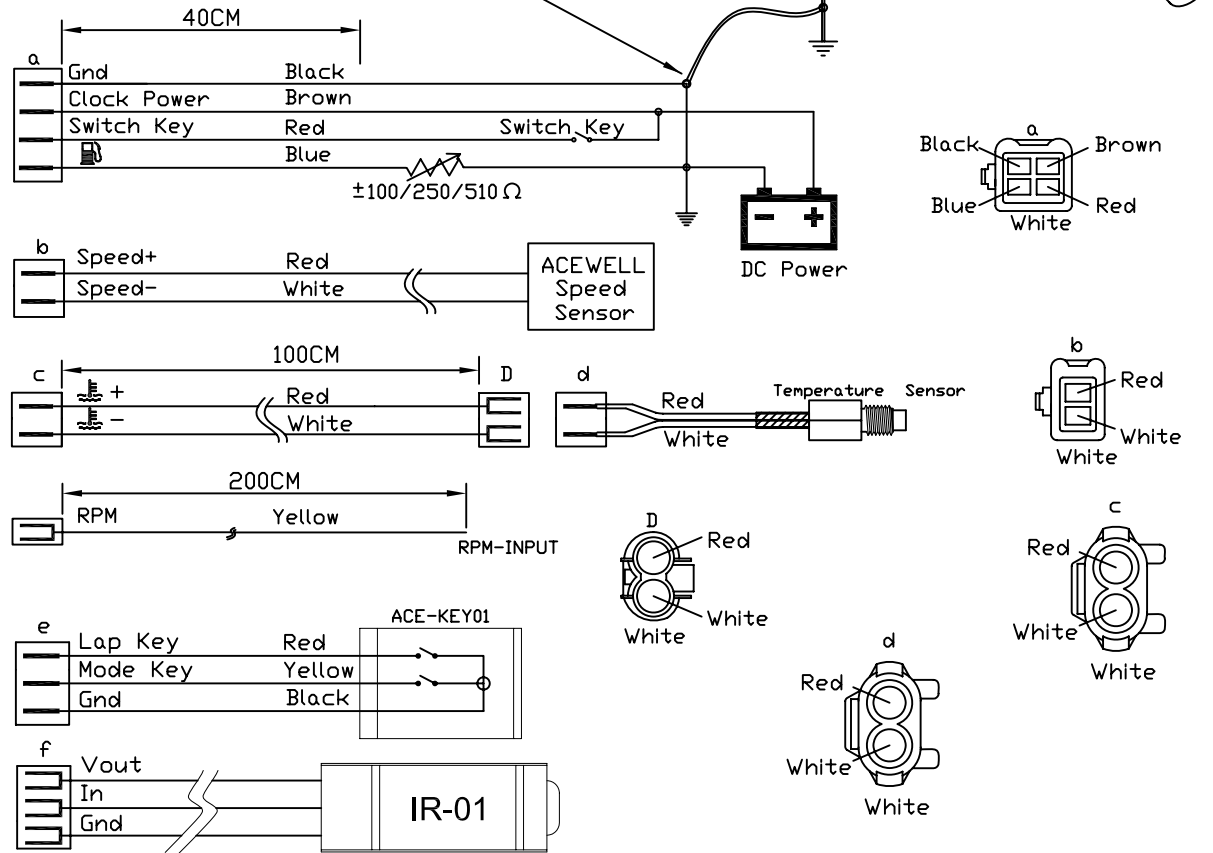

ACEWELL

NOTICE !!!!!

Be sure to connecting the meter's GND wire to the ground of your bike in case you are using the internal CR2032 battery only, otherwise the tachometer couldn't work.

<The ACE-1600 is excluded IRX-101, it is a spare parts.>

PART NO.	44121600N001A
MODEL NO.	ACE-1600
VERSION	A (2009/12/17)
FOR	AW STANDARD
德昇電子有限公司 ACEWELL INTERNATIONAL CO., LTD.	