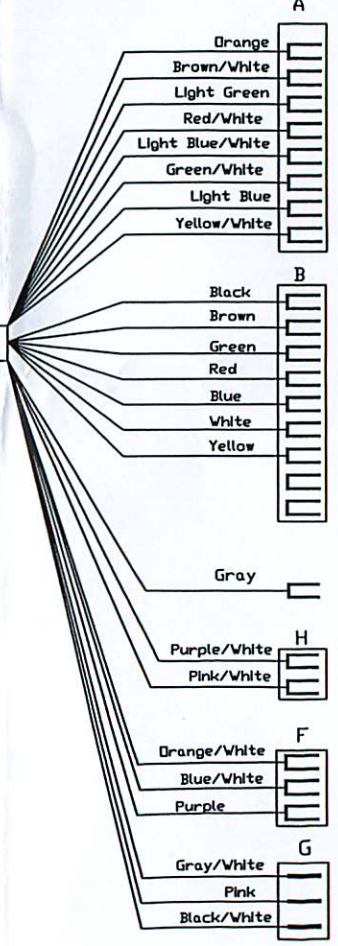

A B C D E F G H

PART NO.	44126X54W001A
MODEL NO.	ACE-6X54W
VERSION	B (2014/10/24)
FOR	AW STANDARD
德昇電子有限公司 ACEWELL INTERNATIONAL CO., LTD.	

(\*The ACE-6XXX is excluded IRX-101, it is a spare parts.\*)

A B C D E F G H