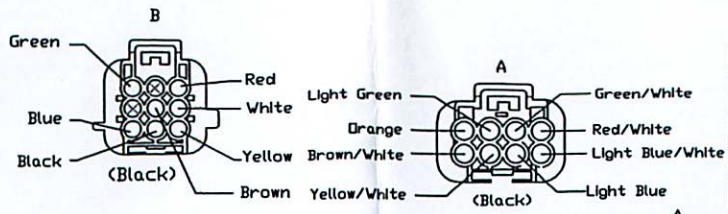

A B C D E F G H

PART NO.	44126X54W001A
MODEL NO.	ACE-6X54W
VERSION	B (2014/10/24)
FOR	AW STANDARD
德昇電子有限公司 ACEWELL INTERNATIONAL CO., LTD.	

(\*The ACE-6XXX is excluded IRX-101, it is a spare parts.\*)

A B C D E F G H