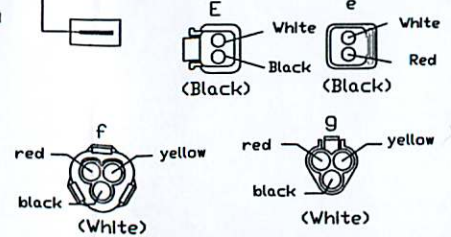

A B C D E F G H

PART NO.	44126X54W001A
MODEL NO.	ACE-6X54W
VERSION	B (2014/10/24)
FOR	AW STANDARD
德昇電子有限公司 ACEWELL INTERNATIONAL CO., LTD.	

(\*The ACE-6XXX is excluded IRX-101, it is a spare parts.\*)

A B C D E F G H