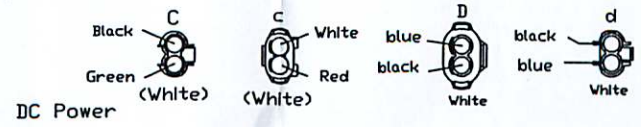

A B C D E F G H

PART NO.	44126X54W001A
MODEL NO.	ACE-6X54W
VERSION	B (2014/10/24)
FOR	AW STANDARD
德昇電子有限公司 ACEWELL INTERNATIONAL CO., LTD.	

(\*The ACE-6XXX is excluded IRX-101, it is a spare parts.\*)

A B C D E F G H