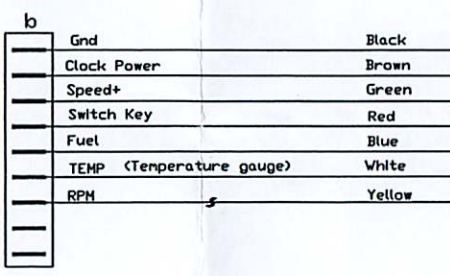

A B C D E F G H

PART NO.	44126X54W001A
MODEL NO.	ACE-6X54W
VERSION	B (2014/10/24)
FOR	AW STANDARD
德昇電子有限公司 ACEWELL INTERNATIONAL CO., LTD.	

(\*The ACE-6XXX is excluded IRX-101, it is a spare parts.\*)

A B C D E F G H