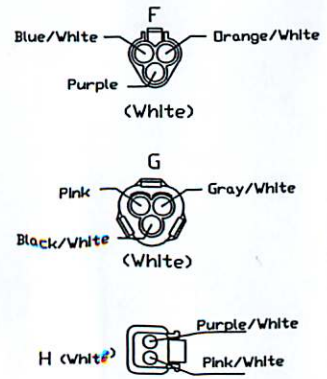

A B C D E F G H

PART NO.	44126X54W001A
MODEL NO.	ACE-6X54W
VERSION	B (2014/10/24)
FOR	AW STANDARD
德昇電子有限公司 ACEWELL INTERNATIONAL CO., LTD.	

(\*The ACE-6XXX is excluded IRX-101, it is a spare parts.\*)

A B C D E F G H