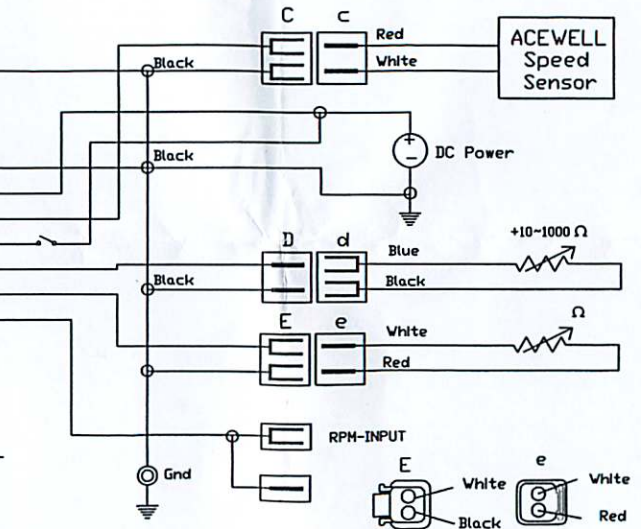

A B C D E F G H

PART NO.	44126X54W001A
MODEL NO.	ACE-6X54W
VERSION	B (2014/10/24)
FOR	AW STANDARD
德昇電子有限公司 ACEWELL INTERNATIONAL CO., LTD.	

(\*The ACE-6XXX is excluded IRX-101, it is a spare parts.\*)

A B C D E F G H