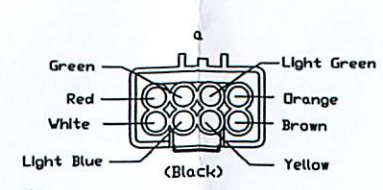

A B C D E F G H

PART NO.	44126X54W001A
MODEL NO.	ACE-6X54W
VERSION	B (2014/10/24)
FOR	AW STANDARD
德昇電子有限公司 ACEWELL INTERNATIONAL CO., LTD.	

(\*The ACE-6XXX is excluded IRX-101, it is a spare parts.\*)

A B C D E F G H