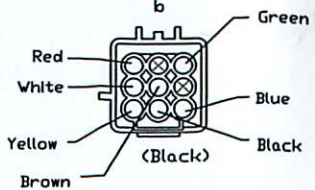

A B C D E F G H

PART NO.	44126X54W001A
MODEL NO.	ACE-6X54W
VERSION	B (2014/10/24)
FOR	AW STANDARD
德昇電子有限公司 ACEWELL INTERNATIONAL CO., LTD.	

(\*The ACE-6XXX is excluded IRX-101, it is a spare parts.\*)

A B C D E F G H