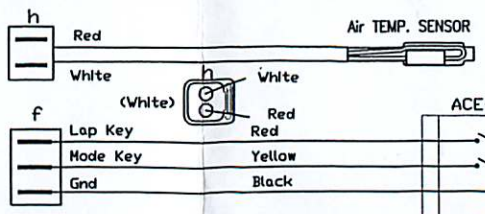

A B C D E F G H

PART NO.	44126X54W001A
MODEL NO.	ACE-6X54W
VERSION	B (2014/10/24)
FOR	AW STANDARD
德昇電子有限公司 ACEWELL INTERNATIONAL CO., LTD.	

(\*The ACE-6XXX is excluded IRX-101, it is a spare parts.\*)

A B C D E F G H