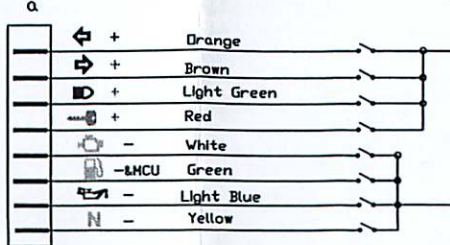

A B C D E F G H

PART NO.	44126X54W001A
MODEL NO.	ACE-6X54W
VERSION	B (2014/10/24)
FOR	AW STANDARD
德昇電子有限公司 ACEWELL INTERNATIONAL CO., LTD.	

(\*The ACE-6XXX is excluded IRX-101, it is a spare parts.\*)

A B C D E F G H